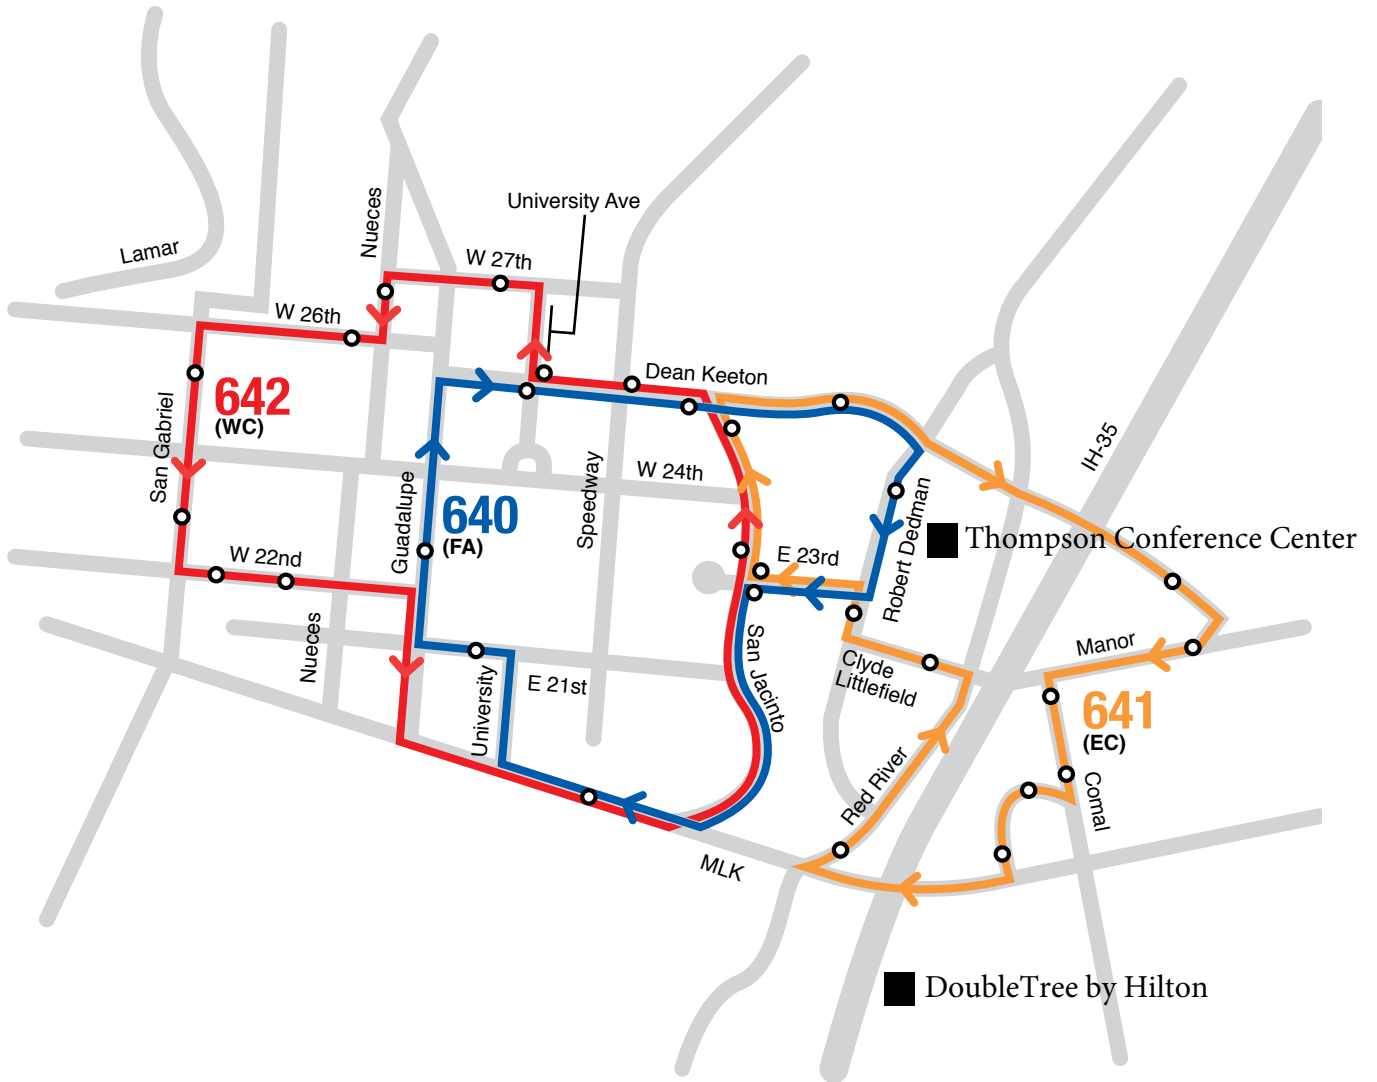

600s

UT Shuttles

Campus Circulators

600s

UT Shuttles

UT Schedules and Times

ROUTE NUMBER & NAME <i>Número y nombre de ruta</i>	FARE TYPE <i>Clase de tarifa</i>	WEEKDAY <i>días entre semana</i>			SATURDAY <i>sábado</i>		SUNDAY <i>domingo</i>	
		PEAK	DAY	EVE	DAY	EVE	DAY	EVE

approximate frequency in minutes / frecuencia aproximada en minutos

UT SHUTTLES

Circulators and limited-stop service to/from University of Texas campus.

Rutas de circuito con servicio de paradas limitadas desde/hasta el campus de la Universidad de Texas.

640 ★ Forty Acres	LOCAL	9	9	15-26	–	–	use Route 682	
641 East Campus	LOCAL	12	12	24	–	–	use Route 682	
642 ★ West Campus	LOCAL	8-9	9	34	–	–	26	26
653 Red River	LOCAL	7	10	26	–	–	30	30
656 Intramural Fields	LOCAL	5	6-8	15	–	–	use Route 681	
661 Far West	LOCAL	5	6-10	20-45	–	–	use Route 681	
663 Lake Austin	LOCAL	12	16-17	40	–	–	45	45
670 Crossing Place	LOCAL	5-6	7-9	13-20	–	–	40	40
671 North Riverside	LOCAL	6-7	9-15	Use Route 680	–	–	use Route 680	
672 Lakeshore	LOCAL	13	15-20	Use Route 680	–	–	use Route 680	
680 Lakeshore/North Riverside	LOCAL	–	–	20	–	–	40	35
681 Intramural Fields/Far West	LOCAL	No weekday service			No Saturday service		63	63
682 Forty Acres/East Campus	LOCAL	No weekday service			No Saturday service		45	45

★ Operates at slightly reduced frequency on Friday.